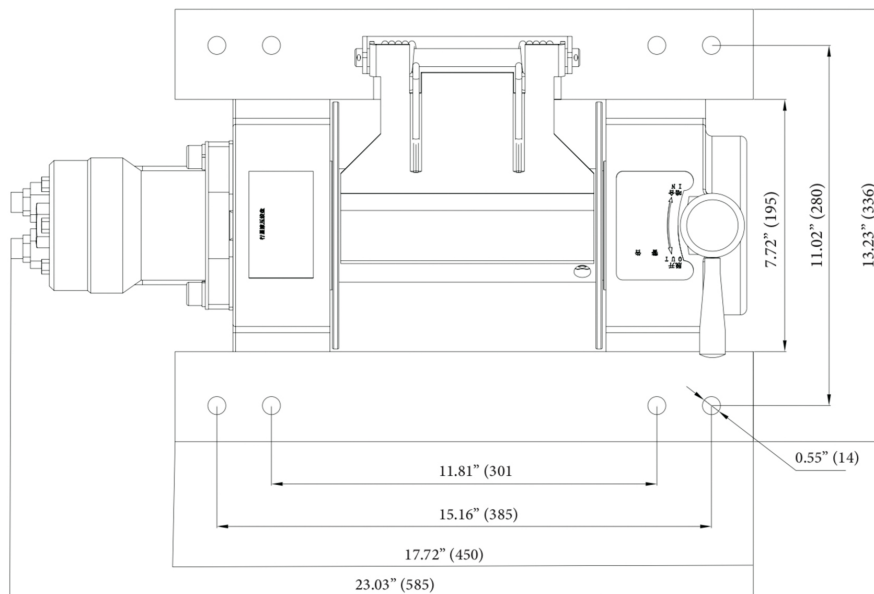

### Hydraulic Winch Description

This 4 Ton Hydraulic Winch, a powerhouse with exceptional features. With a robust 9,000-lb. rated line pull, it effortlessly tackles heavy-duty tasks. Equipped with a reliable disk brake, it ensures safe and controlled operation. The winch boasts an impressive IP67 Rating, making it resistant to dust and water. Its 2-stage planetary gear train system, featuring a 17.3:1 gear ratio, provides superior strength and efficiency. Conquer any challenge with this reliable and high-performance hydraulic winch.

## Technical Specifications

<b>1st Layer Rated Capacity</b>	9000 lb / 4082 kg	<b>Oil Flow</b>	56 l/min [15 gal/min]
<b>Speed (f/m) / min</b>	29-39 ft/min / 9-12 m/min	<b>Transmission / Reducer Type</b>	2 Stages Planetary / 2 Etapas Planetario
<b>Number of Speeds</b>	Variable Speed	<b>Gear Ratio</b>	23 : 1
<b>Wire rope capacity per layer first/last</b>	9,000 / 6,200 lb	<b>Free Spooling Clutch Type</b>	Manual
<b>Capacity Range</b>	5	<b>Wire Rope</b>	Ø13/32 in x 69 ft   Ø10.3mm x 21m
<b>Motor/Engine Type</b>	Hydraulic	<b>Standards Compliance</b>	SAE-J706
<b>Motor Brake</b>	Disk Brake	<b>Warranty</b>	3 Year
<b>Oil Pressure</b>	1900 psi [13 Mpa]		

## Unit Weight & Dimensions