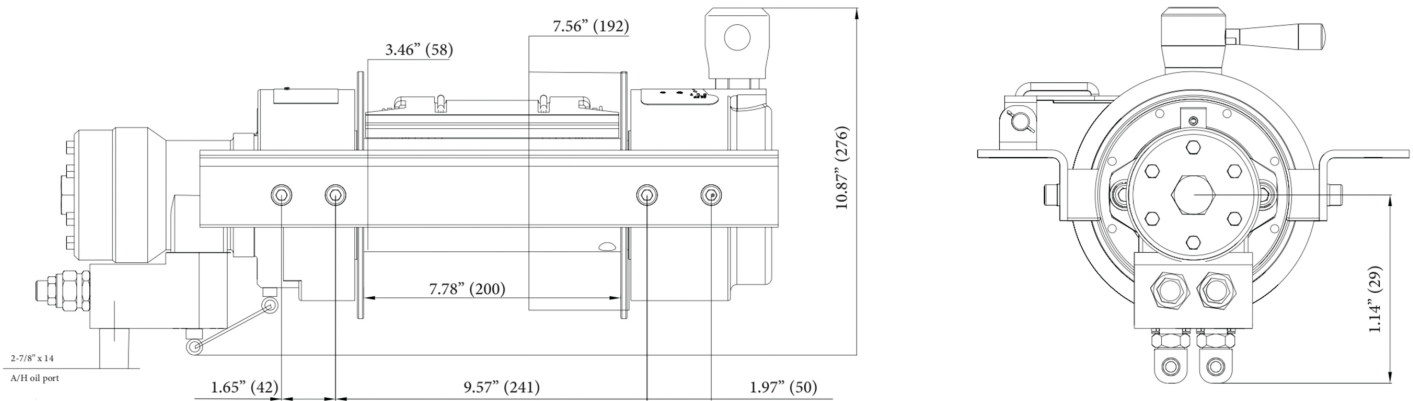

### Hydraulic Winch Description

This 4 Ton Hydraulic Winch, a powerhouse with exceptional features. With a robust 9,000-lb. rated line pull, it effortlessly tackles heavy-duty tasks. Equipped with a reliable disk brake, it ensures safe and controlled operation. The winch boasts an impressive IP67 Rating, making it resistant to dust and water. Its 2-stage planetary gear train system, featuring a 17.3:1 gear ratio, provides superior strength and efficiency. Conquer any challenge with this reliable and high-performance hydraulic winch.

## Technical Specifications

<b>1st Layer Rated Capacity</b>	9000 lb / 4082 kg	<b>Oil Flow</b>	56 l/min [15 gal/min]
<b>Speed (f/m) / min</b>	29-39 ft/min / 9-12 m/min	<b>Transmission / Reducer Type</b>	2 Stages Planetary / 2 Etapas Planetario
<b>Number of Speeds</b>	Variable Speed	<b>Gear Ratio</b>	23 : 1
<b>Wire rope capacity per layer first/last</b>	9,000 / 6,200 lb	<b>Free Spooling Clutch Type</b>	Manual
<b>Capacity Range</b>	5	<b>Wire Rope</b>	Ø13/32 in x 69 ft   Ø10.3mm x 21m
<b>Motor/Engine Type</b>	Hydraulic	<b>Standards Compliance</b>	SAE-J706
<b>Motor Brake</b>	Disk Brake	<b>Warranty</b>	3 Year
<b>Oil Pressure</b>	1900 psi [13 Mpa]		

## Unit Weight & Dimensions