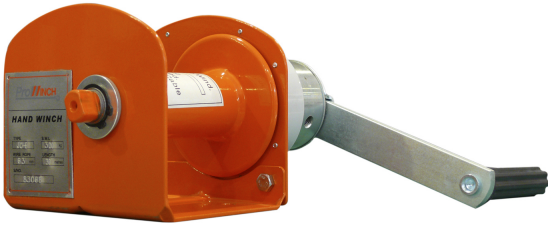

## 660 lbs. Manual Winch Automatic Brake Heavy Duty

### Key features

- Load Capacity: Handles up to 660 lbs, suitable for moderate to heavy-duty lifting and pulling tasks.
- Automatic Brake: Equipped with an automatic brake system for secure load holding and to prevent slippage.
- Manual Operation: Operates manually, providing a dependable solution in environments without power sources.
- 1 Year Warranty, Customer Support and Service in the USA

### Winch Description

This heavy-duty manual winch offers a 660 lbs capacity and features an automatic brake for superior safety and control. Designed for robust performance, it ensures reliable and smooth handling of loads, making it ideal for demanding lifting and pulling tasks.

## Technical Specifications

<b>1st Layer Rated Capacity</b>	660 lb / 300 kg	<b>Drum Brake</b>	Automatic
<b>Number of Speeds</b>	1 Speed	<b>Recommended Wire Rope</b>	ø1/4 in   ø6.3 mm
<b>Motor Type (68)</b>	Manual Crank	<b>Standards Compliance</b>	ASMEB30.7
<b>Gear Ratio</b>	2.88:1	<b>Warranty</b>	1 Year