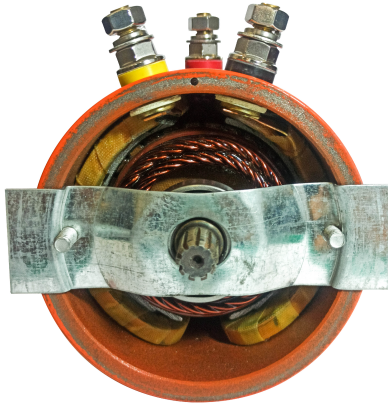

## Complete Motor for PWTR9500 24V

### Key features

- Power Rating: Tailored for winching applications, providing substantial torque for effective operation.
- Voltage: 24V, compatible with standard automotive and marine battery systems.
- Durability: Built to withstand harsh conditions, ensuring long-lasting and dependable performance.
- 3 Year Warranty, Customer Support and Service in the USA

### Complete Motor Description

The Complete Motor for PWTR9500 (24V) is engineered for high-performance towing and lifting applications. Designed for reliability and efficiency, this motor is ideal for a range of demanding tasks in various environments.