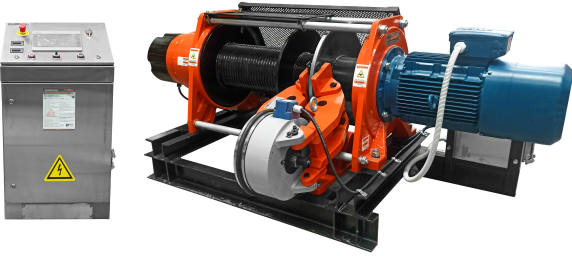

2400 lbs. 1.100 Kg. Fast Personnel Winch 4 Brakes up to 30 m/min

Key features

- Load Capacity: Supports up to 2,400 lbs (1,100 kg), designed for safe and efficient personnel lifting.
- High-Speed Operation: Capable of operating at speeds up to 30 meters per minute, providing fast and efficient lifting and lowering.
- Durable Construction: Built with high-quality materials to ensure reliability and long-term performance under demanding conditions.
- 3 Year Warranty, Customer Support and Service in the USA

Winch Description

This high-speed personnel winch supports a 2,400 lbs (1,100 kg) capacity and features a comprehensive braking system with four brakes for optimal safety. Designed for fast operation, it offers speeds of up to 30 meters per minute, ensuring efficient and controlled lifting and pulling tasks.

Technical Specifications

1st Layer Rated Capacity	2425 lb / 1100 kg	Drum Brake	>250%
Speed (f/m) / min	98 ft / 30 m	Wire Rope	ø9/16 in Left Lay - Underwing / 14.2 mm Lay Izquierdo - Salida Bajo Tambor
Number of Speeds	1 Speed	Standards Compliance	CE, UL & C-Tick, UL & cUL (USA), CSA&ACMA/UL, CSA, GOST-R
Voltage	3 Phase 440~480V 60Hz	Warranty	3 Year