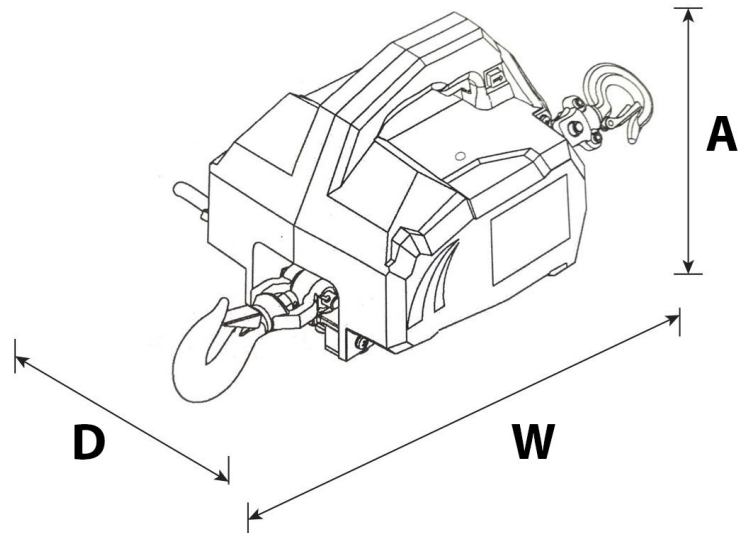

Technical Specifications

1st Layer Rated Capacity	1000 lb	IEC Motor Protection	NA
Speed (f/m) / min	5.9 ft / 1.8 m	Control	Build in Control Switch
Number of Speeds	1 Speed	Transmission / Reducer Type	Deferential Planetary
Capacity Range	1	Drum Brake	Automatic
Voltage	Battery Power 12 VDC	Free Spooling Clutch Type	NO
FCC ID	WTX20X04015023E	Wire Rope	Steel $\phi 7/32$ in x 15 ft | $\phi 5.6$ mm x 4.6 m
Motor/Engine Type	DC Motor 300W	Warranty	1 Year
Motor AMP	25 AMP		

Referential Images
Specifications may change without notice

Unit Weight & Dimensions

A Total Height	22 cm
W Width	34 cm
D Depth	22 cm
Total Unit Weight	37 lbs / 17 Kg

Packaging Weight & Dimensions

Package 1 Net Weight	37 lbs / 17 Kg