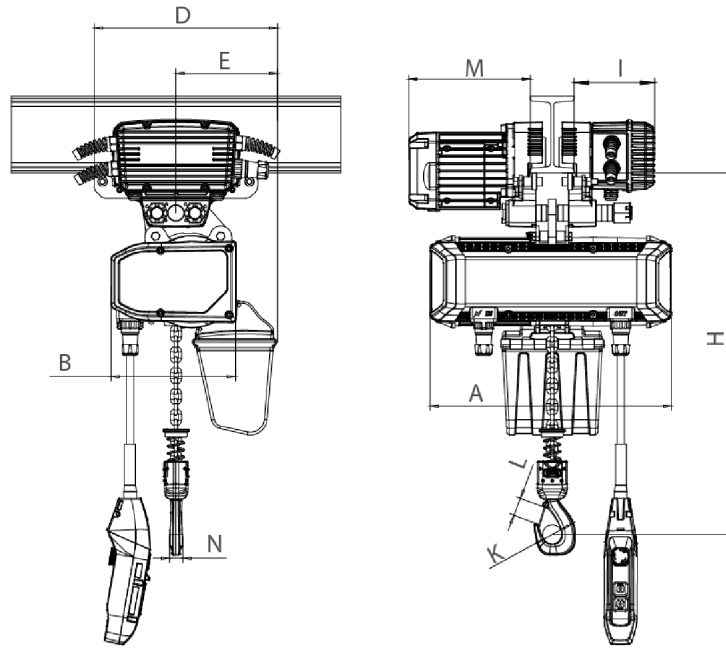

PWRX 0.25t and 0.5t Series Trolley Front Cover

PWRX 0.25t and 0.5t Series Trolley Front Cover

Technical Specifications

Rated load (t)	Type	Dimension (mm)							
		Minimum distance from the bottom of the track to the bottom hook: H	A	L	B	D	E	I	M
0.25	PWRXT0.25-0 1	473	440	3500- 5500	285	210	20	105	140
0.5	PWRXT0.5-01	473	440		285	210	20	105	140