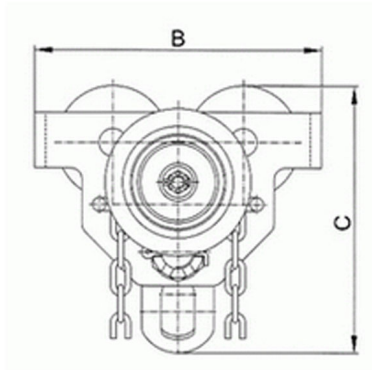

Heavy Duty 20 Ton Capacity Manual Chain Trolley 40000 lb Geared

Key features

- US and EC Standards ASME HST-1 , ASME B30.17 , EN14492-2 , EN60204-32
- Equipped with rubber bump stops and safety pins for enhanced safety and protection
- Manual Operation: Geared for manual control, providing versatility in handling various tasks
- Durable construction for long-term reliability and performance, Compatible S-beam and W-beam
- 3 Year Warranty, Customer Support and Service in the USA

44000 lbs. 20 Tons I Beam Manual Trolley with travel control chain Description

The 44,000 lbs (20 Tons) I Beam Manual Trolley with Travel Control Chain is a heavy-duty material handling solution designed for the most demanding industrial applications. With an impressive lifting capacity of 20 tons, this trolley is engineered to navigate standard I-beams, making it ideal for use in warehouses, construction sites, and manufacturing facilities. The travel control chain feature allows for smooth and precise movement, giving operators enhanced control over load positioning and transport. Constructed from high-quality materials, this manual trolley ensures durability and reliability, making it an essential tool for safely lifting and moving heavy loads.

Technical Specifications

Rated Load Capacity	44000 lb / 20000 kg	Minimum Turn Radius	17 ft / 5 m
I-Beam Width Range	5~8 in / 122~203 mm	Warranty	3 Year

Model / Modelo		PWQMC05T	PWQMC1T	PWQMC3T	PWQMC5T	PWQMC10T	PWQMC20T
Dimensions / Dimensiones	A	9.8 in / 250 mm	10.2 in / 260 mm	13 in / 330 mm	14.6 in / 370 mm	15.7 in / 400 mm	16.9 in / 430 mm
	B	7.7 in / 195 mm	8.3 in / 210 mm	11.8 in / 300 mm	13.7 in / 334.5 mm	18.1 in / 460 mm	22.8 in / 580 mm
	C	7.1 in / 180 mm	7.9 in / 200 mm	9 in / 228.5 mm	13.7 in / 334.5 mm	19.3 in / 490 mm	19.7 in / 500 mm
	H	3.5 in / 90 mm	3.7 in / 95 mm	5.5 in / 140 mm	6.7 in / 170 mm	10.8 in / 275 mm	11 in / 280 mm