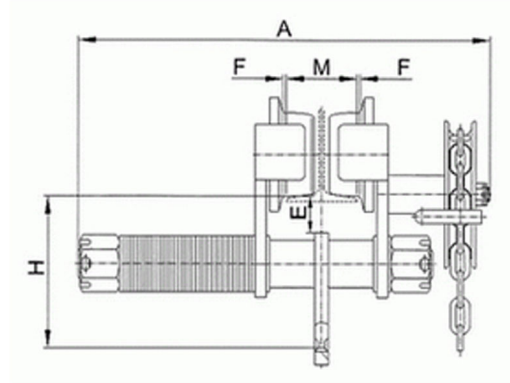

Heavy Duty 20 Ton Capacity Manual Chain Trolley 40000 lb Geared

Key features

- US and EC Standards ASME HST-1 , ASME B30.17 , EN14492-2 , EN60204-32
- Equipped with rubber bump stops and safety pins for enhanced safety and protection
- Manual Operation: Geared for manual control, providing versatility in handling various tasks
- Durable construction for long-term reliability and performance, Compatible S-beam and W-beam
- 3 Year Warranty, Customer Support and Service in the USA

44000 lbs. 20 Tons I Beam Manual Trolley with travel control chain Description

The 44,000 lbs (20 Tons) I Beam Manual Trolley with Travel Control Chain is a heavy-duty material handling solution designed for the most demanding industrial applications. With an impressive lifting capacity of 20 tons, this trolley is engineered to navigate standard I-beams, making it ideal for use in warehouses, construction sites, and manufacturing facilities. The travel control chain feature allows for smooth and precise movement, giving operators enhanced control over load positioning and transport. Constructed from high-quality materials, this manual trolley ensures durability and reliability, making it an essential tool for safely lifting and moving heavy loads.

Technical Specifications

Rated Load Capacity	44000 lb / 20000 kg	Minimum Turn Radius	17 ft / 5 m
I-Beam Width Range	5~8 in / 122~203 mm	Warranty	3 Year

Model / Modelo		PWQMC05T	PWQMC1T	PWQMC3T	PWQMC5T	PWQMC10T	PWQMC20T
Dimensions / Dimensiones	A	9.8 in / 250 mm	10.2 in / 260 mm	13 in / 330 mm	14.6 in / 370 mm	15.7 in / 400 mm	16.9 in / 430 mm
	B	7.7 in / 195 mm	8.3 in / 210 mm	11.8 in / 300 mm	13.7 in / 334.5 mm	18.1 in / 460 mm	22.8 in / 580 mm
	C	7.1 in / 180 mm	7.9 in / 200 mm	9 in / 228.5 mm	13.7 in / 334.5 mm	19.3 in / 490 mm	19.7 in / 500 mm
	H	3.5 in / 90 mm	3.7 in / 95 mm	5.5 in / 140 mm	6.7 in / 170 mm	10.8 in / 275 mm	11 in / 280 mm