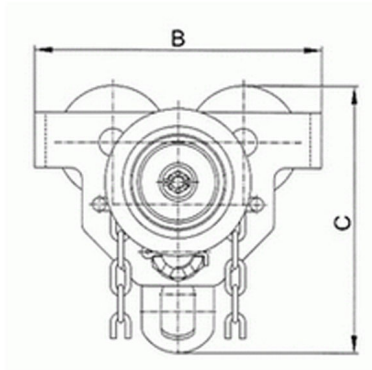

### Key features

- US and EC Standards ASME HST-1 , ASME B30.17 , EN14492-2 , EN60204-32
- Equipped with rubber bump stops and safety pins for enhanced safety and protection
- Manual Operation: Geared for manual control, providing versatility in handling various tasks
- Durable construction for long-term reliability and performance, Compatible S-beam and W-beam
- 3 Year Warranty, Customer Support and Service in the USA

### Heavy Duty 1 Ton Capacity Manual Chain Trolley 2000 lb Geared Description

The Heavy Duty 1 Ton Capacity Manual Chain Trolley is a robust and reliable material handling solution designed to lift and move loads up to 2,000 lbs (1 ton). Engineered with a geared manual chain system, this trolley provides smooth and efficient movement along standard I-beams or tracks. Perfect for use in warehouses, construction sites, and industrial settings, it allows for easy maneuverability without the need for electrical power. Built from high-quality materials, this heavy-duty trolley ensures durability and long-lasting performance, making it an essential tool for lifting and transporting heavy loads safely and efficiently.

## Technical Specifications

<b>Rated Load Capacity</b>	2200 lb / 1000 kg	<b>Minimum Turn Radius</b>	3 ft / 1 m
<b>I-Beam Width Range</b>	3~6 in / 82~153 mm	<b>Warranty</b>	3 Year

Model / Modelo		PWQMC05T	PWQMC1T	PWQMC3T	PWQMC5T	PWQMC10T	PWQMC20T
Dimensions / Dimensiones	A	9.8 in / 250 mm	10.2 in / 260 mm	13 in / 330 mm	14.6 in / 370 mm	15.7 in / 400 mm	16.9 in / 430 mm
	B	7.7 in / 195 mm	8.3 in / 210 mm	11.8 in / 300 mm	13.7 in / 334.5 mm	18.1 in / 460 mm	22.8 in / 580 mm
	C	7.1 in / 180 mm	7.9 in / 200 mm	9 in / 228.5 mm	13.7 in / 334.5 mm	19.3 in / 490 mm	19.7 in / 500 mm
	H	3.5 in / 90 mm	3.7 in / 95 mm	5.5 in / 140 mm	6.7 in / 170 mm	10.8 in / 275 mm	11 in / 280 mm

## Unit Weight & Dimensions

<b>Total Unit Weight</b>	28 lbs / 13 Kg
--------------------------	----------------