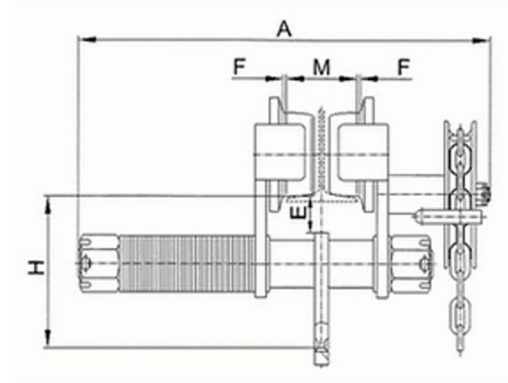

### Key features

- US and EC Standards ASME HST-1 , ASME B30.17 , EN14492-2 , EN60204-32
- Equipped with rubber bump stops and safety pins for enhanced safety and protection
- Manual Operation: Geared for manual control, providing versatility in handling various tasks
- Durable construction for long-term reliability and performance, Compatible S-beam and W-beam
- 3 Year Warranty, Customer Support and Service in the USA

### Heavy Duty 1 Ton Capacity Manual Chain Trolley 2000 lb Geared Description

The Heavy Duty 1 Ton Capacity Manual Chain Trolley is a robust and reliable material handling solution designed to lift and move loads up to 2,000 lbs (1 ton). Engineered with a geared manual chain system, this trolley provides smooth and efficient movement along standard I-beams or tracks. Perfect for use in warehouses, construction sites, and industrial settings, it allows for easy maneuverability without the need for electrical power. Built from high-quality materials, this heavy-duty trolley ensures durability and long-lasting performance, making it an essential tool for lifting and transporting heavy loads safely and efficiently.

## Technical Specifications

<b>Rated Load Capacity</b>	2200 lb / 1000 kg	<b>Minimum Turn Radius</b>	3 ft / 1 m
<b>I-Beam Width Range</b>	3~6 in / 82~153 mm	<b>Warranty</b>	3 Year

Model / Modelo		PWQMC05T	PWQMC1T	PWQMC3T	PWQMC5T	PWQMC10T	PWQMC20T
Dimensions / Dimensiones	A	9.8 in / 250 mm	10.2 in / 260 mm	13 in / 330 mm	14.6 in / 370 mm	15.7 in / 400 mm	16.9 in / 430 mm
	B	7.7 in / 195 mm	8.3 in / 210 mm	11.8 in / 300 mm	13.7 in / 334.5 mm	18.1 in / 460 mm	22.8 in / 580 mm
	C	7.1 in / 180 mm	7.9 in / 200 mm	9 in / 228.5 mm	13.7 in / 334.5 mm	19.3 in / 490 mm	19.7 in / 500 mm
	H	3.5 in / 90 mm	3.7 in / 95 mm	5.5 in / 140 mm	6.7 in / 170 mm	10.8 in / 275 mm	11 in / 280 mm