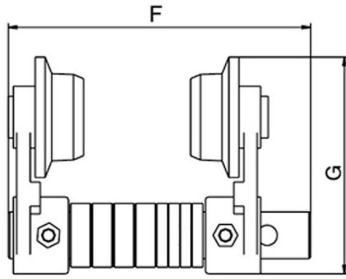

### Key features

- US and EC Standards ASME HST-1 , ASME B30.17 , EN14492-2 , EN60204-32
- Equipped with rubber bump stops and safety pins for enhanced safety and protection
- Heavy Duty I-beam manual pushing a trolley for smooth movement along beams
- Durable construction for long-term reliability and performance, Compatible S-beam and W-beam
- 3 Year Warranty, Customer Support and Service in the USA

### 2 Ton I Beam Manual Pushing Trolley with rubber bump stops Description

The 2 Ton I Beam Manual Pushing Trolley with rubber bump stops is an essential piece of equipment for effective material handling in industrial environments. Designed to accommodate a lifting capacity of 2 tons (4,000 lbs), this trolley operates smoothly along standard I-beams, making it ideal for various applications in warehouses, construction sites, and workshops. The integrated rubber bump stops enhance safety by preventing the trolley from rolling off the beam, ensuring secure positioning during operation. With its robust construction and user-friendly design, this manual trolley provides reliable performance for all your lifting needs.

### Technical Specifications

<b>Rated Load Capacity</b>	4400 lb / 2000 kg	<b>Minimum Turn Radius</b>	3.3 ft / 1 m
<b>I-Beam Width Range</b>	2.7~5.1 in / 68~130 mm	<b>Warranty</b>	3 Year

Model / Modelo	PWQM1T	PWQM3T	PWQM5T	PWQM10T	
Dimensions / Dimensiones	F	7.5 in / 190 mm	10.8 in / 275 mm	10.8 in / 275 mm	13.4 in / 340 mm
	G	5.3 in / 135 mm	8.1 in / 205 mm	9.3 in / 236 mm	12.6 in / 320 mm
	P	6.3 in / 160 mm	10.4 in / 265 mm	12 in / 305 mm	14.4 in / 365 mm
	J	3.5 in / 90 mm	5.4 in / 138 mm	6.2 in / 157 mm	7.7 in / 195 mm

### Unit Weight & Dimensions

<b>Total Unit Weight</b>	32 lbs / 15 Kg
--------------------------	----------------