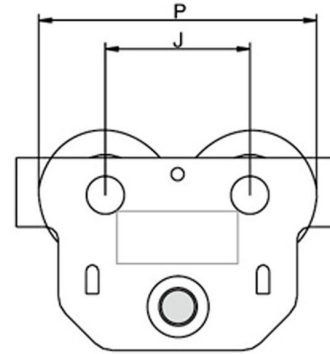

### Key features

- US and EC Standards ASME HST-1 , ASME B30.17 , EN14492-2 , EN60204-32
- Equipped with rubber bump stops and safety pins for enhanced safety and protection
- Heavy Duty I-beam manual pushing a trolley for smooth movement along beams
- Durable construction for long-term reliability and performance, Compatible S-beam and W-beam
- 3 Year Warranty, Customer Support and Service in the USA

### 2 Ton I Beam Manual Pushing Trolley with rubber bump stops Description

The 2 Ton I Beam Manual Pushing Trolley with rubber bump stops is an essential piece of equipment for effective material handling in industrial environments. Designed to accommodate a lifting capacity of 2 tons (4,000 lbs), this trolley operates smoothly along standard I-beams, making it ideal for various applications in warehouses, construction sites, and workshops. The integrated rubber bump stops enhance safety by preventing the trolley from rolling off the beam, ensuring secure positioning during operation. With its robust construction and user-friendly design, this manual trolley provides reliable performance for all your lifting needs.

### Technical Specifications

<b>Rated Load Capacity</b>	4400 lb / 2000 kg	<b>Minimum Turn Radius</b>	3.3 ft / 1 m
<b>I-Beam Width Range</b>	2.7~5.1 in / 68~130 mm	<b>Warranty</b>	3 Year

Model / Modelo	PWQM1T	PWQM3T	PWQM5T	PWQM10T	
Dimensions / Dimensiones	F	7.5 in / 190 mm	10.8 in / 275 mm	10.8 in / 275 mm	13.4 in / 340 mm
	G	5.3 in / 135 mm	8.1 in / 205 mm	9.3 in / 236 mm	12.6 in / 320 mm
	P	6.3 in / 160 mm	10.4 in / 265 mm	12 in / 305 mm	14.4 in / 365 mm
	J	3.5 in / 90 mm	5.4 in / 138 mm	6.2 in / 157 mm	7.7 in / 195 mm

### Unit Weight & Dimensions

<b>Total Unit Weight</b>	32 lbs / 15 Kg
--------------------------	----------------