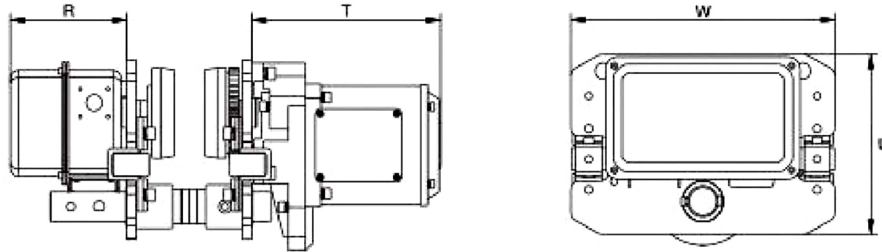

7.5 Ton 2 Speed Power Trolley 220/460V 60HZ with Limit Switches Pendant not Included

Key features

- US and EC Standards ASME HST-1 , ASME B30.17 , EN14492-2 , EN60204-32
- Heavy Duty I-beam Electric Trolley for secure movement along beams
- German-engineered Schneider UL Listed contactors, All ways Limit Switches, Emergency Stop
- Durable construction for long-term reliability and performance, Compatible S-beam and W-beam
- 3 Year Warranty, Customer Support and Service in the USA

7.5 Ton 2 Speed Power Trolley 230/460V 60HZ with Limit Switches Pendant not Included Description

The 7.5 Ton 2-Speed Power Trolley is engineered for heavy-duty industrial applications, providing exceptional lifting capacity and versatility. With a robust lifting capability of 7.5 tons (15,000 lbs), this trolley operates on 230/460V, 60HZ power and features dual-speed control for precise load management. Equipped with built-in limit switches, it enhances safety by preventing over-travel during operation. Please note that the pendant control is sold separately, allowing for customization based on your operational requirements.

Model / Modelo		PWQE1Ti	PWQE2Ti	PWQE3Ti	PWQE5Ti	PWQE7Ti	PWQE10Ti
Dimensions / Dimensiones	W	12.4 in / 315mm	12.7 / 325mm	13.3in / 340mm	15.7 in/ 400mm	26.5 in / 670 mm	19.6in / 500mm
	U	8.3 in / 212mm	8.6mm / 220mm	9.8 in / 250mm	11.4 in / 291mm	-	14.6in / 371mm
	R	5.5 in / 142mm	5.5 in / 142mm	5.5 in / 142mm	5.5 in / 142mm	9 in / 231 mm	5.5 in / 142mm
	T	9 in / 231mm	9 in / 231mm	9 in / 231mm	9 in / 231mm	5.6 in / 142 mm	9 in / 231mm

Unit Weight & Dimensions

T Trolley Motor Width	5.6 in / 142 mm
D Depth	17 in / 430 mm
R Trolley Cover Width	9 in / 231 mm
W Width	26.5 in / 670 mm
Total Unit Weight	173.8 lbs / 79 Kg

Packaging Weight & Dimensions