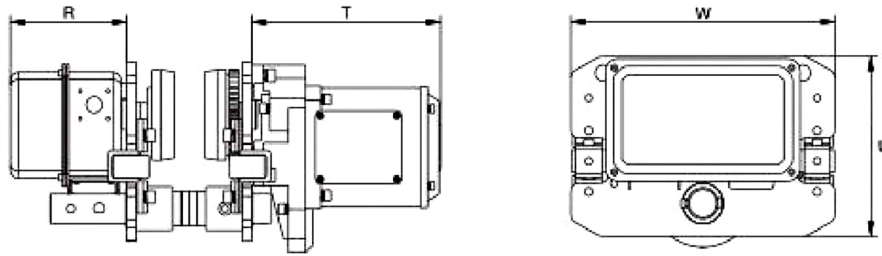

3 Ton 2 Speed Power Trolley 220/460V 60HZ with Limit Switches Pendant not Included

Key features

- US and EC Standards ASME HST-1 , ASME B30.17 , EN14492-2 , EN60204-32
- Heavy Duty I-beam Electric Trolley for secure movement along beams
- German-engineered Schneider UL Listed contactors, All ways Limit Switches, Emergency Stop
- Durable construction for long-term reliability and performance, Compatible S-beam and W-beam
- 3 Year Warranty, Customer Support and Service in the USA

3 Ton 2 Speed Power Trolley Description

The 3 Ton 2-Speed Power Trolley is engineered for heavy-duty industrial applications, offering exceptional lifting capabilities and precision. With a lifting capacity of 3 tons (6,000 lbs), this trolley operates on 230/460V, 60HZ power, featuring dual-speed control for enhanced load handling and efficiency. Equipped with built-in limit switches, it ensures safe operation by preventing over-travel during use. The pendant control is sold separately, providing flexibility for custom configurations to suit your operational needs.

Model / Modelo	PWQE1Ti	PWQE2Ti	PWQE3Ti	PWQE5Ti	PWQE7Ti	PWQE10Ti	
Dimensions / Dimensiones	W	12.4 in / 315mm	12.7 / 325mm	13.3in / 340mm	15.7 in/ 400mm	26.5 in / 670 mm	19.6in / 500mm
	U	8.3 in / 212mm	8.6mm / 220mm	9.8 in / 250mm	11.4 in / 291mm	-	14.6in / 371mm
	R	5.5 in / 142mm	5.5 in / 142mm	5.5 in / 142mm	5.5 in / 142mm	9 in / 231 mm	5.5 in / 142mm
	T	9 in / 231mm	9 in / 231mm	9 in / 231mm	9 in / 231mm	5.6 in / 142 mm	9 in / 231mm

Unit Weight & Dimensions

T Trolley Motor Width	5.6 in / 142 mm
D Depth	17 in / 430 mm
R Trolley Cover Width	9 in / 231 mm
W Width	26.5 in / 670 mm
Total Unit Weight	140.8 lbs / 64 Kg

Packaging Weight & Dimensions