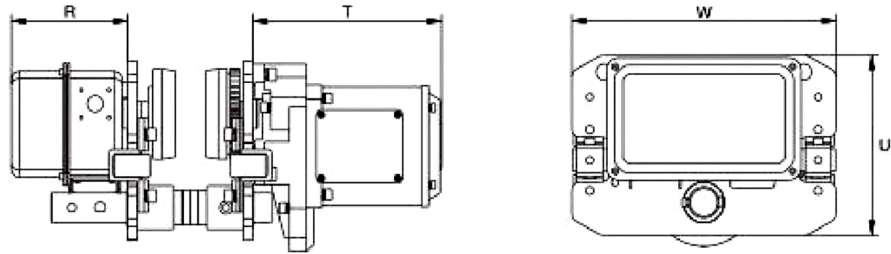

3 Ton Power Trolley 220/460V 60HZ 3 Phase with Limit Switches Pendant not Included

Key features

- US and EC Standards ASME HST-1 , ASME B30.17 , EN14492-2 , EN60204-32
- Heavy Duty I-beam Electric Trolley for secure movement along beams
- German-engineered Schneider UL Listed contactors, All ways Limit Switches, Emergency Stop
- Durable construction for long-term reliability and performance, Compatible S-beam and W-beam
- 3 Year Warranty, Customer Support and Service in the USA

3 Ton Power Trolley Description

The 3 Ton Power Trolley is a high-performance lifting solution ideal for industrial applications requiring reliable and efficient load handling. Designed to operate on 220/460V, 60HZ, 3-phase power, this trolley boasts a lifting capacity of 3 tons (6,000 lbs). It is equipped with built-in limit switches to enhance safety by preventing over-travel during operation. Please note that the pendant control is not included, offering flexibility for tailored operational setups.

Model / Modelo	PWQE1Ti	PWQE2Ti	PWQE3Ti	PWQE5Ti	PWQE7Ti	PWQE10Ti	
Dimensions / Dimensiones	W	12.4 in / 315mm	12.7 / 325mm	13.3in / 340mm	15.7 in / 400mm	26.5 in / 670 mm	19.6in / 500mm
	U	8.3 in / 212mm	8.6mm / 220mm	9.8 in / 250mm	11.4 in / 291mm	-	14.6in / 371mm
	R	5.5 in / 142mm	5.5 in / 142mm	5.5 in / 142mm	5.5 in / 142mm	9 in / 231 mm	5.5 in / 142mm
	T	9 in / 231mm	9 in / 231mm	9 in / 231mm	9 in / 231mm	5.6 in / 142 mm	9 in / 231mm

Unit Weight & Dimensions

T Trolley Motor Width	9.09 in / 231 mm
A Total Height	11.5 in / 291 mm
R Trolley Cover Width	6 in / 142 mm
W Width	16 in / 400 mm
Total Unit Weight	131 lbs / 60 Kg

Packaging Weight & Dimensions