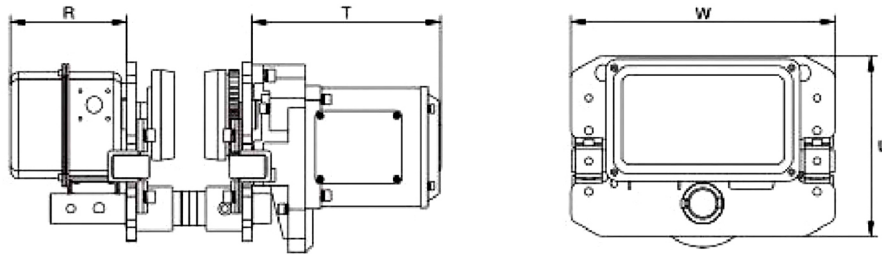

2 Ton 2 Speed Power Trolley 220/460V 60HZ with Limit Switches Pendant not Included

Key features

- US and EC Standards ASME HST-1 , ASME B30.17 , EN14492-2 , EN60204-32
- Heavy Duty I-beam Electric Trolley for secure movement along beams
- German-engineered Schneider UL Listed contactors, All ways Limit Switches, Emergency Stop
- Durable construction for long-term reliability and performance, Compatible S-beam and W-beam
- 3 Year Warranty, Customer Support and Service in the USA

2 Ton 2 Speed Power Trolley Description

The 2 Ton 2-Speed Power Trolley is a versatile and robust lifting solution designed for industrial applications requiring precision and efficiency. With a lifting capacity of 2 tons, this trolley operates on 230/460V, 60HZ power, featuring dual-speed control for enhanced load management. It comes equipped with built-in limit switches to ensure safety by preventing over-travel during operation. The pendant control is sold separately, allowing for flexibility in your setup.

Model / Modelo	PWQE1Ti	PWQE2Ti	PWQE3Ti	PWQE5Ti	PWQE7Ti	PWQE10Ti	
Dimensions / Dimensiones	W	12.4 in / 315mm	12.7 / 325mm	13.3in / 340mm	15.7 in/ 400mm	26.5 in / 670 mm	19.6in / 500mm
	U	8.3 in / 212mm	8.6mm / 220mm	9.8 in / 250mm	11.4 in / 291mm	-	14.6in / 371mm
	R	5.5 in / 142mm	5.5 in / 142mm	5.5 in / 142mm	5.5 in / 142mm	9 in / 231 mm	5.5 in / 142mm
	T	9 in / 231mm	9 in / 231mm	9 in / 231mm	9 in / 231mm	5.6 in / 142 mm	9 in / 231mm

Unit Weight & Dimensions

T Trolley Motor Width	5.6 in / 142 mm
D Depth	17 in / 430 mm
R Trolley Cover Width	9 in / 231 mm
W Width	26.5 in / 670 mm
Total Unit Weight	99 lbs / 45 Kg

Packaging Weight & Dimensions