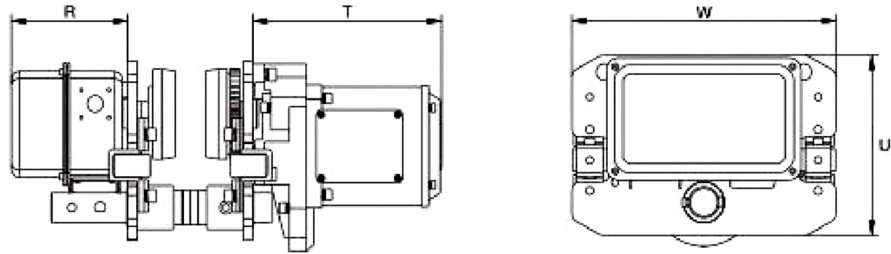

2 Ton Power Trolley 220/460V 60HZ 3 Phase with Limit Switches Pendant not Included

Key features

- US and EC Standards ASME HST-1 , ASME B30.17 , EN14492-2 , EN60204-32
- Heavy Duty I-beam Electric Trolley for secure movement along beams
- German-engineered Schneider UL Listed contactors, All ways Limit Switches, Emergency Stop
- Durable construction for long-term reliability and performance, Compatible S-beam and W-beam
- 3 Year Warranty, Customer Support and Service in the USA

2 Ton Power Trolley Description

The 2 Ton Power Trolley is a high-performance lifting solution engineered for industrial applications. With a lifting capacity of 2 tons, this trolley operates on 230/460V, 60HZ, 3-phase power, making it suitable for various operational environments. It features built-in limit switches that enhance safety by preventing over-travel during use. Please note that the pendant control is sold separately, allowing for customization to meet specific operational requirements.

Model / Modelo	PWQE1Ti	PWQE2Ti	PWQE3Ti	PWQE5Ti	PWQE7Ti	PWQE10Ti	
Dimensions / Dimensiones	W	12.4 in / 315mm	12.7 / 325mm	13.3in / 340mm	15.7 in/ 400mm	26.5 in / 670 mm	19.6in / 500mm
	U	8.3 in / 212mm	8.6mm / 220mm	9.8 in / 250mm	11.4 in / 291mm	-	14.6in / 371mm
	R	5.5 in / 142mm	5.5 in / 142mm	5.5 in / 142mm	5.5 in / 142mm	9 in / 231 mm	5.5 in / 142mm
	T	9 in / 231mm	9 in / 231mm	9 in / 231mm	9 in / 231mm	5.6 in / 142 mm	9 in / 231mm

Unit Weight & Dimensions

T Trolley Motor Width	9.09 in / 231 mm
A Total Height	10 in / 250 mm
R Trolley Cover Width	6 in / 142 mm
W Width	13.5 in / 340 mm
Total Unit Weight	90.2 lbs / 41 Kg

Packaging Weight & Dimensions