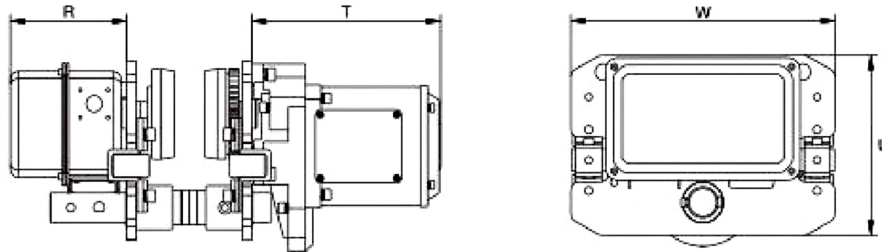

10 Ton Power Trolley 220/460V 60HZ 3 Phase with Limit Switches Pendant not Included

Key features

- US and EC Standards ASME HST-1 , ASME B30.17 , EN14492-2 , EN60204-32
- Heavy Duty I-beam Electric Trolley for secure movement along beams
- German-engineered Schneider UL Listed contactors, All ways Limit Switches, Emergency Stop
- Durable construction for long-term reliability and performance, Compatible S-beam and W-beam
- 3 Year Warranty, Customer Support and Service in the USA

10 Ton Power Trolley Description

The 10 Ton Power Trolley is a high-capacity lifting solution tailored for heavy industrial applications. Designed to operate on 230/460V, 60HZ, 3-phase power, this trolley ensures efficient performance for demanding tasks. Equipped with built-in limit switches, it enhances safety by preventing over-travel during operation. The pendant control is sold separately, offering flexibility for user-specific setups.

Model / Modelo	PWQE1Ti	PWQE2Ti	PWQE3Ti	PWQE5Ti	PWQE7Ti	PWQE10Ti	
Dimensions / Dimensiones	W	12.4 in / 315mm	12.7 / 325mm	13.3in / 340mm	15.7 in / 400mm	26.5 in / 670 mm	19.6in / 500mm
	U	8.3 in / 212mm	8.6mm / 220mm	9.8 in / 250mm	11.4 in / 291mm	-	14.6in / 371mm
	R	5.5 in / 142mm	5.5 in / 142mm	5.5 in / 142mm	5.5 in / 142mm	9 in / 231 mm	5.5 in / 142mm
	T	9 in / 231mm	9 in / 231mm	9 in / 231mm	9 in / 231mm	5.6 in / 142 mm	9 in / 231mm

Unit Weight & Dimensions

T Trolley Motor Width	9.09 in / 231 mm
A Total Height	8.5 in / 212 mm
R Trolley Cover Width	6 in / 142 mm
W Width	12 in / 315 mm
Total Unit Weight	270.6 lbs / 123 Kg

Packaging Weight & Dimensions