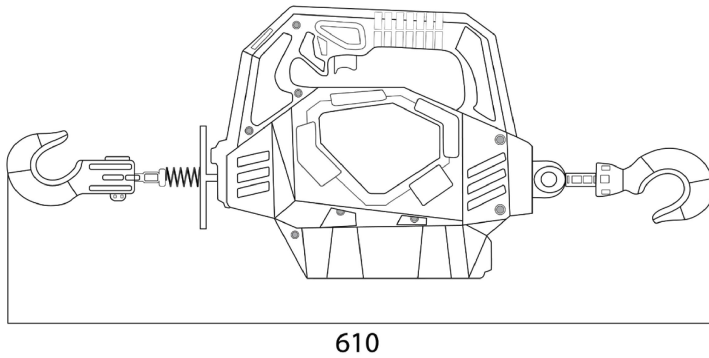

Wireless Control System

Prowinch 500 lbs **Portable Electric Battery-powered Winch / Hoist** with Wireless Remote Control Battery Powered comes standard with one Li-ion Rechargeable battery and a Wireless / Pendant control. Total wire rope length 13'.

Dimensions in mm

PARAMETERS	SPECIFICATIONS
Rated Line Pulls	500 Lbs. (454 Kg)
Power Supply	25.2V DC
Cable	Ø6mm x 14.8 Ft
Battery	Lithium Battery
Battery Capacity	2.5 AH
Battery Charger Input	100-240V AC 50-60Hz 75W
Battery Charger Output	30V
Dimensions	24" x 10" x 10.5"
N.W.	17.2 Lbs