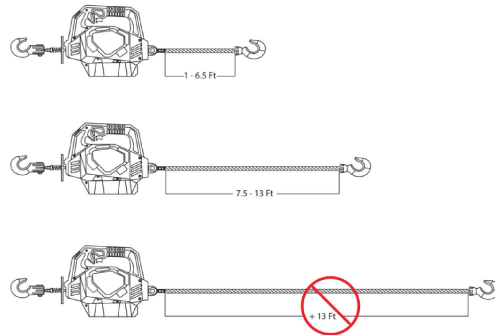

Dimensions in mm

PARAMETERS	SPECIFICATIONS
Rated Line Pulls	500 Lbs. (454 Kg)
Power Supply	25.2V DC
Cable	Ø6mm x 14.8 Ft
Battery	Lithium Battery
Battery Capacity	2.5 AH
Battery Charger Input	100-240V AC 50-60Hz 75W
Battery Charger Output	30V
Dimensions	24" x 10" x 10.5"
N.W.	17.2 Lbs