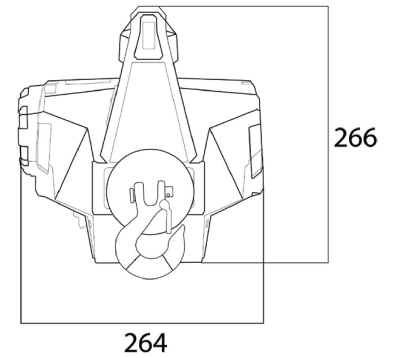

Wireless Control System

Prowinch 500 lbs **Portable Electric Battery-powered Winch / Hoist** with Wireless Remote Control Battery Powered comes standard with one Li-ion Rechargeable battery and a Wireless / Pendant control. Total wire rope length 13'.

Dimensions in mm

PARAMETERS	SPECIFICATIONS
Rated Line Pulls	500 Lbs. (454 Kg)
Power Supply	25.2V DC
Cable	Ø6mm x 14.8 Ft
Battery	Lithium Battery
Battery Capacity	2.5 AH
Battery Charger Input	100-240V AC 50-60Hz 75W
Battery Charger Output	30V
Dimensions	24" x 10" x 10.5"
N.W.	17.2 Lbs