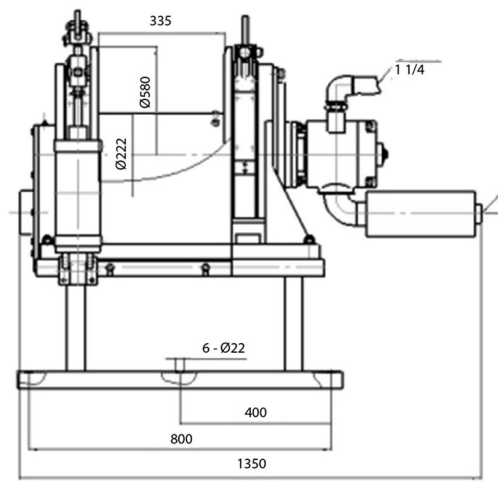

Technical Specifications

1st Layer Rated Capacity	2200 lb / 1000 kg	Drum Brake	1 Automatic Brake & 1 Manual Brake
Speed (f/m) / min	114~164 ft / 35~50 m	Recommended Wire Rope	ø 15/32 in (x 1312 ft) / ø12 mm (x 400 m)
Number of Speeds	Variable Speed	Humidity	≤90%
Motor Type (68)	TMY18C Vane Air Motor x 2	Standards Compliance	ASME B30.7/GB/T5359-2010/ANSI/EN 14492-1
Control	Lever Throttle / Palanca de Aceleración	Warranty	3 Year

Brake Type	Manual Brand Brake + Auto Band Brake / Freno de Banda Manual + Freno de Banda Automatico
Tipo de Freno	Manual Band Brake + Auto Cylinder Brake/ Freno de Banda Manual + Freno de Cilindro Automatico
Pneumatic Unit	FRL + Ball Valve / FRL + Valvula de Bola
Unidad Neumática	

Unit Weight & Dimensions

A Total Height	1000 mm
Drum BD Barrel Diameter (58)	222 mm
D Depth	900 mm
Drum FD Flange Diameter (57)	580 mm
W Width	1350 mm
Drum DL Length (56)	335 mm
Total Unit Weight	1940 lbs / 881 Kg

Packaging Weight & Dimensions

Package 1 Net Weight	1940 lbs / 880 Kg
Package 1 Width	43 in / 109.22 cm
Package 1 Gross Weight	2866 lbs / 1300 Kg
Package 1 Height	47 in / 119.38 cm
Package 1 Length	39 in / 99.06 cm