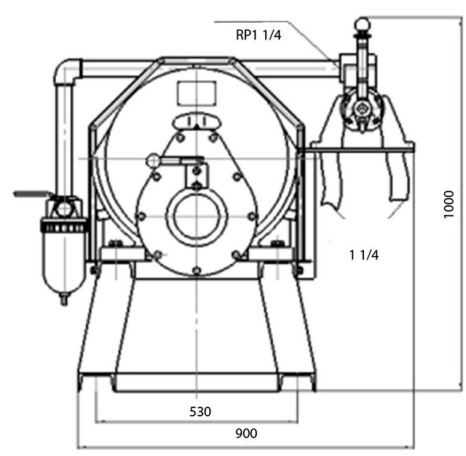

Technical Specifications

1st Layer Rated Capacity	2200 lb / 1000 kg	Drum Brake	1 Automatic Brake & 1 Manual Brake
Speed (f/m) / min	114~164 ft / 35~50 m	Recommended Wire Rope	ø 15/32 in (x 1312 ft) / ø12 mm (x 400 m)
Number of Speeds	Variable Speed	Humidity	≤90%
Motor Type (68)	TMY18C Vane Air Motor x 2	Standards Compliance	ASME B30.7/GB/T5359-2010/ANSI/EN 14492-1
Control	Lever Throttle / Palanca de Aceleración	Warranty	3 Year

Brake Type	Manual Brand Brake + Auto Band Brake / Freno de Banda Manual + Freno de Banda Automatico
Tipo de Freno	Manual Band Brake + Auto Cylinder Brake/ Freno de Banda Manual + Freno de Cilindro Automatico
Pneumatic Unit	FRL + Ball Valve / FRL + Valvula de Bola
Unidad Neumática	

Unit Weight & Dimensions

A Total Height	1000 mm
Drum BD Barrel Diameter (58)	222 mm
D Depth	900 mm
Drum FD Flange Diameter (57)	580 mm
W Width	1350 mm
Drum DL Length (56)	335 mm
Total Unit Weight	1940 lbs / 881 Kg

Packaging Weight & Dimensions

Package 1 Net Weight	1940 lbs / 880 Kg
Package 1 Width	43 in / 109.22 cm
Package 1 Gross Weight	2866 lbs / 1300 Kg
Package 1 Height	47 in / 119.38 cm
Package 1 Length	39 in / 99.06 cm