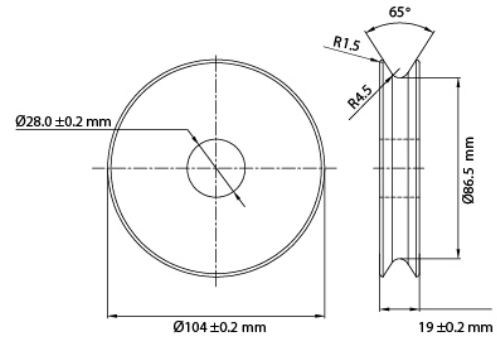

Prowinch 12 ton Winch Snatch Block Towing Pulley 26,400 lb. Capacity, Safety Factor 2:1 MBL 24 ton 52,800 lb.

Key features

- Load Capacity: Supports up to 12 tons (26,400 lbs), perfect for heavy-duty towing and recovery operations.
- Safety Factor: 2:1 safety factor, ensuring a maximum breaking load (MBL) of 52,800 lb for reliable performance and safety.
- Heavy-Duty Construction: Engineered with premium materials for durability in tough conditions.
- 3 Year Warranty, Customer Support and Service in the USA

Heavy Duty Snatch Block

The **Prowinch 26,400 lb. Snatch Block** allows you to easily double rated winch pulling capacity. Designed for Heavy Duty Off-road Recovery vehicles; SUV, Truck, Tractor, ATV, UTV & more.

Technical Specifications

Rated Load Capacity	26400 lb / 12000 kg	Design Factor	2:1
Pulley Diameter	Ø4 in / Ø104 mm	Warranty	3 Year

Pulley Housing

Pulley Disc

Pulley Specs

Capacity	Breaking Resistance	Product Weight	Material	Rope Diameter
24,000lbs/ 12,000kg	48,000lbs/ 24,000kg	3.1kg	carbon steel #45	10-14mm

Unit Weight & Dimensions

A Total Height	193mm
W Width	112mm
D Depth	39mm
Total Unit Weight	7 lbs / 4 Kg

Packaging Weight & Dimensions

Package 1 Net Weight	7 lbs / 3 Kg
Package 1 Width	7 in / 17.78 cm
Package 1 Gross Weight	8 lbs / 4 Kg
Package 1 Height	3 in / 7.62 cm
Package 1 Length	10 in / 25.4 cm