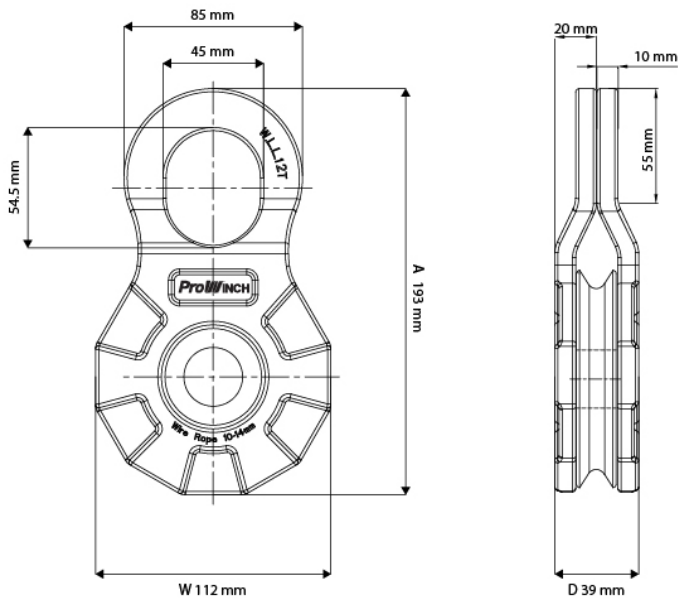

Prowinch 12 ton Winch Snatch Block Towing Pulley 26,400 lb. Capacity, Safety Factor 2:1 MBL 24 ton 52,800 lb.

Key features

- Load Capacity: Supports up to 12 tons (26,400 lbs), perfect for heavy-duty towing and recovery operations.
- Safety Factor: 2:1 safety factor, ensuring a maximum breaking load (MBL) of 52,800 lb for reliable performance and safety.
- Heavy-Duty Construction: Engineered with premium materials for durability in tough conditions.
- 3 Year Warranty, Customer Support and Service in the USA

Heavy Duty Snatch Block

The **Prowinch 26,400 lb. Snatch Block** allows you to easily double rated winch pulling capacity. Designed for Heavy Duty Off-road Recovery vehicles; SUV, Truck, Tractor, ATV, UTV & more.

Technical Specifications

Rated Load Capacity	26400 lb / 12000 kg	Design Factor	2:1
Pulley Diameter	Ø4 in / Ø104 mm	Warranty	3 Year

Pulley Housing

Pulley Disc

Pulley Specs

Capacity	Breaking Resistance	Product Weight	Material	Rope Diameter
24,000lbs/ 12,000kg	48,000lbs/ 24,000kg	3.1kg	carbon steel #45	10-14mm

Unit Weight & Dimensions

A Total Height	193mm
W Width	112mm
D Depth	39mm
Total Unit Weight	7 lbs / 4 Kg

Packaging Weight & Dimensions

Package 1 Net Weight	7 lbs / 3 Kg
Package 1 Width	7 in / 17.78 cm
Package 1 Gross Weight	8 lbs / 4 Kg
Package 1 Height	3 in / 7.62 cm
Package 1 Length	10 in / 25.4 cm