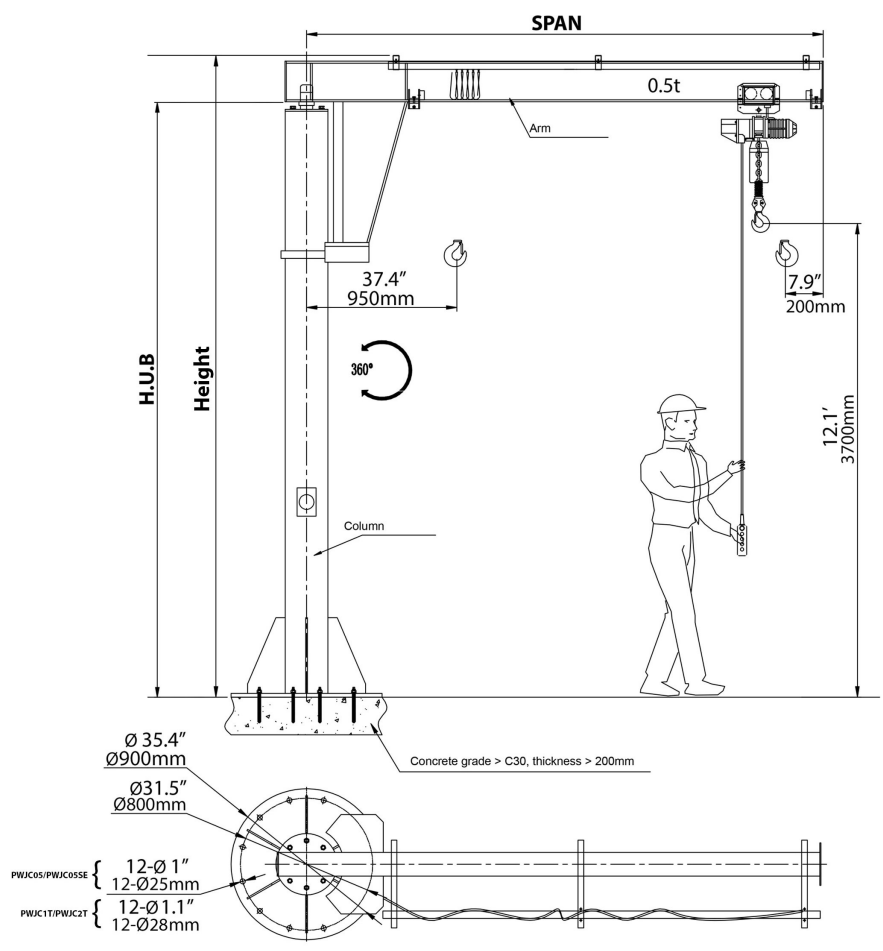

Model/Modelo	PWJC05T	PWJC05TSE	PWJC1T	PWJC2T
Capacity (lb)	1000	1000	2200	2400
Capacidad (kg)	500	500	1000	2000
Standard lifting height (ft)	12.1	12.1	12.1	12.1
Altura estándar de elevación (m)	3.7	3.7	3.7	3.7
Span (ft)	12.1	14.1	12.1	12.1
Dimensiones de la viga (m)	3.7	4.3	3.7	3.7
Total Height (ft)	15.4	15.4	15.7	15.7
Altura Total (mm)	4700	4700	4800	4800
H.U.B (ft)	14.4	14.4	14.6	14.4
Altura bajo la viga (mm)	4400	4400	4454	4400
Rotation	360°	360°	360°	360°
Rotación	360°	360°	360°	360°
Column diameter (in)	12.8	12.8	14	16.8
Diámetro de mastil (mm)	325	325	356	426

Warranty: 3 Year / Certification valid for 1 year / 10 Year Parts and Service Availability
Garantía: 3 Años / Certificación válida por 1 año / 10 Años disponibilidad de piezas y servicio

Note / Nota: Not include hoist / No incluye tecele