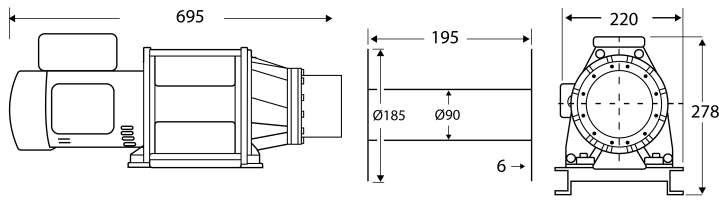

1300 lbs Electric Winch Wire Rope 220/240V

Key features

- Capacity: Supports up to 1,300 lbs, ideal for moderate lifting and pulling tasks.
- Power Supply: Operates on 220/240V, compatible with standard electrical systems.
- Motor: High-performance electric motor ensures reliable and efficient operation.
- 3 Year Warranty, Customer Support and Service in the USA

Winch Description

This versatile electric winch delivers a 1,300 lb pulling capacity and operates on a 220/240V power supply. It comes equipped with a durable wire rope, making it suitable for a range of light to medium-duty applications. Designed for reliable performance, this winch provides efficient and dependable lifting and pulling capabilities for various tasks.

Technical Specifications

1st Layer Rated Capacity	1340 lb / 608 kg	Control	Wired remote control
Speed (f/m) / min	42.5~72 ft / 13~22 m	Control Voltage	220V
Number of Speeds	1 Speed	Electric Control Box	Included
Voltage	1 Phase 220~240V 50/60Hz	Wire Rope	ø17/64 in x 197 ft ø6.8 mm x 60 m
Motor Type (68)	Electric AC	Standards Compliance	ASME B30.7 / B30.10 / ANSI-AWS
IEC Motor Protection	IP55	Warranty	3 Year
IEC Electric Control Box Protection	IP65	Standard Lifting Height	200 ft / 60 m

Unit Weight & Dimensions

A Total Height	278 mm
Drum BD Barrel Diameter (58)	ø90 mm
D Depth	220 mm
Drum FD Flange Diameter (57)	ø185 mm
W Width	695 mm
Drum DL Length (56)	195 mm
Total Unit Weight	136 lbs / 62 Kg