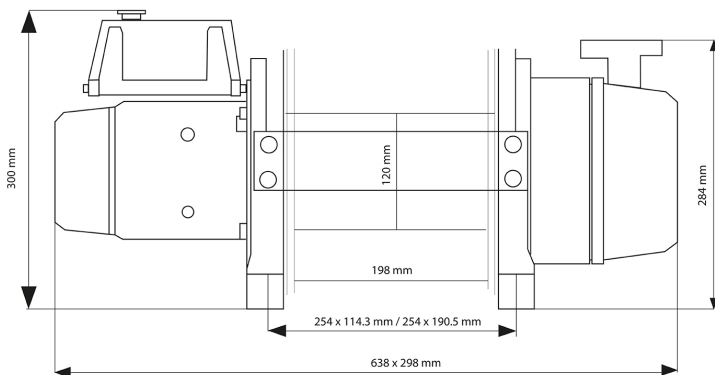

25000 lbs 24V Electric Waterproof Winch. Steel Wire Rope. Wireless and Wired Control

Key features

- Load Capacity: Handles up to 25,000 lbs, suitable for heavy-duty tasks like towing, recovery, and industrial lifting.
- 24V Electric Motor: Powered by a 24V electric motor, providing enhanced power and efficiency for demanding applications.
- Waterproof Design: Waterproof housing allows for reliable use in all weather conditions, including wet and muddy environments.
- 3 Year Warranty, Customer Support and Service in the USA

Technical Specifications

1st Layer Rated Capacity	25,000 lbs	Control	Wireless and Wired
Last Layer Rated Capacity	15,443 lbs	Control Voltage	24 V
Number of Layers	4	Electric Control Box	Reverse Solenoid Control Box
Speed (f/m) / min	3.6 ft/per min	Transmission / Reducer Type	4-Stage Planetary
Number of Speeds	1 Speed	Drum Brake	In-Drum Automatic Brake
Voltage	Battery Power 24 VDC	Free Spooling Clutch Type	YES
FCC ID	2ASYP-DW12K	Wire Rope	ø 7/13 in. x 87 ft
Motor Type (68)	DC Series Wound Motor	Fairlead	Included
Motor AMP	450 AMP	Accessories	Control and Installation Hardware
IEC Motor Protection	IP67	Warranty	3 Year

PWER25000i24V

Rope Diameter / Diámetro del Cable: 7 / 13 in | 13.8 mm
Drum Size: ø 4.72" x 7.8" | ø 120 mm x 198 mm

Layer / Capa	Rope on drum / Mts x Capa	Lifting x layer / Cap x Capa	Speed / Velocidad (per min)
1	17.3 ft / 5,3 m	25000 lb / 11340 kg	30.5 ft / 9.3 m
2	38.4 ft / 11.7 m	20724 lb / 9400 kg	11.1 ft / 3.4 m
3	63.3 ft / 19.3 m	17698 lb / 8027 kg	8.2 ft / 2.5 m
4	86.9 ft / 26.5 m	15443 lb / 7005 kg	6.6 ft / 2.0 m

Packaging Weight & Dimensions

Package 1 Gross Weight	248 lbs / 113 Kg
Package 1 Width	16 in / 40.64 cm
Package 1 Length	29 in / 73.66 cm
Package 1 Height	18 in / 45.72 cm