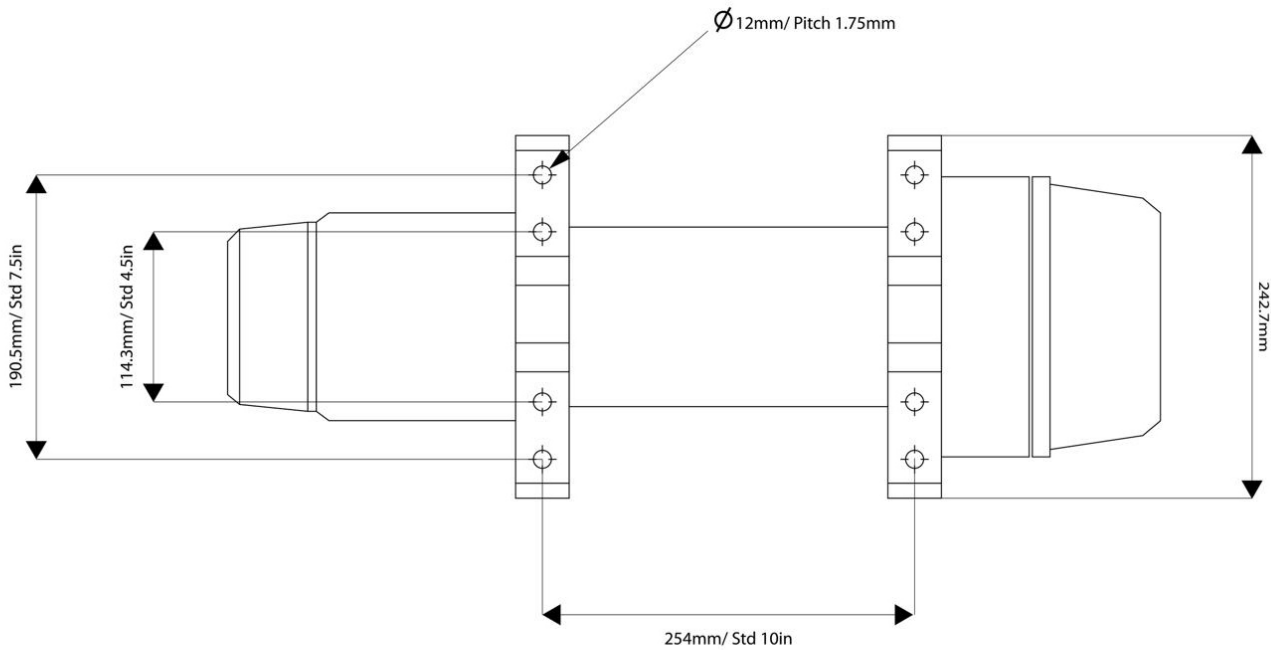

25000 lbs 12V Electric Waterproof Winch. Steel Wire Rope. Wireless and Wired Control

Key features

- 3 Year Warranty, Customer Support and Service in the USA

Electric Winch Description

This Prowinch **25,000 lbs 12V Electric Winch** offers an excellent combination of power and performance. The strong, durable, IP67 waterproof winch allows you to complete even the most difficult jobs with ease. The IP67 waterproof rating allows you to use the winch even in adverse conditions.

Technical Specifications

Rated Load Capacity	25,000 lbs	FCC ID	2ASYP-DW12K
1st Layer Rated Capacity	25,000 lbs	Duty Class	Recovery / Rescate
Last Layer Rated Capacity	15,443 lbs	Motor/Engine Power	7.4 HP
Number of Layers	4	Control	Wireless and Wired
Speed (f/m) / min	2.6 ft/per min	Wire Rope	ø 7/13 in. x 87 ft
Number of Speeds	1 Speed	Warranty	3 Year
Voltage	Battery Power 12 VDC		

Packaging Weight & Dimensions

Package 1 Gross Weight	150 lbs / 68 Kg
Package 1 Width	16 in / 40.64 cm
Package 1 Length	29 in / 73.66 cm
Package 1 Height	18 in / 45.72 cm