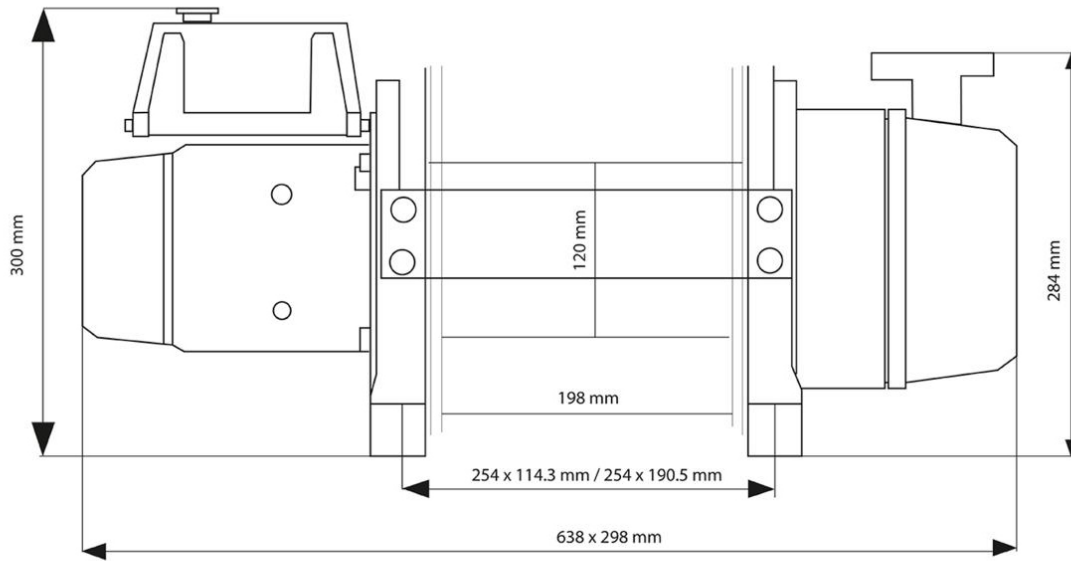

25000 lbs 12V Electric Waterproof Winch. Steel Wire Rope. Wireless and Wired Control

Key features

- 3 Year Warranty, Customer Support and Service in the USA

Electric Winch Description

This Prowinch **25,000 lbs 12V Electric Winch** offers an excellent combination of power and performance. The strong, durable, IP67 waterproof winch allows you to complete even the most difficult jobs with ease. The IP67 waterproof rating allows you to use the winch even in adverse conditions.

Technical Specifications

Rated Load Capacity	25,000 lbs	FCC ID	2ASYP-DW12K
1st Layer Rated Capacity	25,000 lbs	Duty Class	Recovery / Rescate
Last Layer Rated Capacity	15,443 lbs	Motor/Engine Power	7.4 HP
Number of Layers	4	Control	Wireless and Wired
Speed (f/m) / min	2.6 ft/per min	Wire Rope	ø 7/13 in. x 87 ft
Number of Speeds	1 Speed	Warranty	3 Year
Voltage	Battery Power 12 VDC		

Packaging Weight & Dimensions

Package 1 Gross Weight	150 lbs / 68 Kg
Package 1 Width	16 in / 40.64 cm
Package 1 Length	29 in / 73.66 cm
Package 1 Height	18 in / 45.72 cm