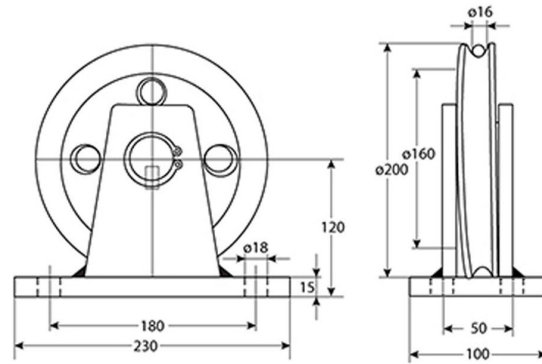

### Key features

- Load Capacity: Supports up to 3 tons (6,000 lbs), ideal for heavy-duty lifting and rigging tasks.
- Compatible with 16 mm Rope: Designed specifically for use with 16 mm diameter wire ropes.
- Heavy-Duty Construction: Engineered with high-strength materials to endure rigorous use and heavy loads.
- 3 Year Warranty, Customer Support and Service in the USA

### Wire Rope Pulley 3 Ton 16mm rope Description

The Wire Rope Pulley 3 Ton (for 16 mm Rope) is designed to handle heavy-duty lifting and rigging tasks with ease. Featuring a robust 3-ton load capacity, this pulley is perfect for demanding applications in industrial, construction, and marine environments. Built to accommodate 16 mm wire ropes, it ensures smooth operation, reducing friction and wear on the rope for enhanced safety and longevity.

## Technical Specifications

|                              |                   |                        |                    |
|------------------------------|-------------------|------------------------|--------------------|
| <b>Rated Load Capacity</b>   | 6600 lb / 3000 kg | <b>Pulley Diameter</b> | Ø7.87 in / Ø200 mm |
| <b>Recommended wire rope</b> | 5/8 in / 16 mm    | <b>Warranty</b>        | 3 Year             |

Dimensions in mm / Dimensiones en mm

Imágenes Referenciales