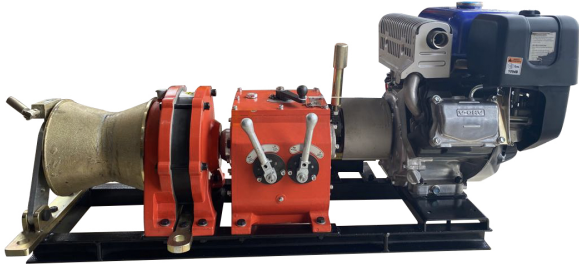

5 Ton Gas Capstan winch 10000 lbs with Yamaha Motor and Electric Starter

Key features

- 1 Year Warranty, Customer Support and Service in the USA

5 Ton Gas Capstan winch 10000 lbs with Electric Starter

Technical Specifications

Rated Load Capacity	5 ton	Motor/Engine Type	Gasoline Electric Start
1st Layer Rated Capacity	11023 lb / 5000 kg	Motor/Engine Power	10.5 HP
Number of Layers	1	Control	Gearshift on the Capstan
Speed (f/m) / min	13-30 ft/min / 4 - 9 m/min	Tank	6.1 L
Number of Speeds	4 Speed	Transmission / Reducer Type	Direct Gearbox
Wire rope capacity per layer first/last	Unlimited	Drum Type	Capstan
Capacity Range	6	Warranty	1 Year
Motor Brand and Model	Yamaha MX400 (4-Stroke,OHV,Air-cooled gasoline engine 402cc)		