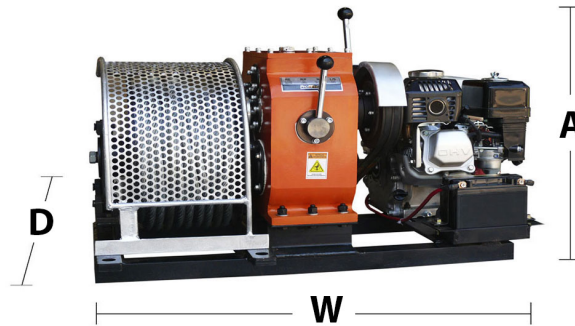

3 Ton Gas Power winch Honda GX200 6.5HP Electric Start

Key features

- Gas-Powered: Operates on gasoline, offering robust and reliable performance for heavy-duty winching tasks.
- 3 Ton Capacity: Handles loads up to 3 tons (6,000 lbs), making it suitable for substantial pulling and lifting applications.
- Honda GX200 Engine: Equipped with a 6.5 horsepower Honda GX200 engine known for its durability and performance.
- 1 Year Warranty, Customer Support and Service in the USA

Winch Description

This high-performance 3-ton gas power winch is equipped with a Honda GX200 engine providing 6.5HP and features an electric start for easy operation. Designed for robust lifting and pulling, it offers dependable power and efficiency. Ideal for heavy-duty applications, this winch combines the reliability of the Honda engine with user-friendly electric starting, making it suitable for demanding industrial and construction tasks.

Technical Specifications

1st Layer Rated Capacity	6613 lb / 3000 kg	Motor Type (68)	Honda GX200
Rated Load Capacity	3 ton	Wire Rope	ø11.2 mm x 60 m
Speed (f/m) / min	13-30 ft/min / 4-9 m/min	Warranty	1 Year
Number of Speeds	2 Speed		