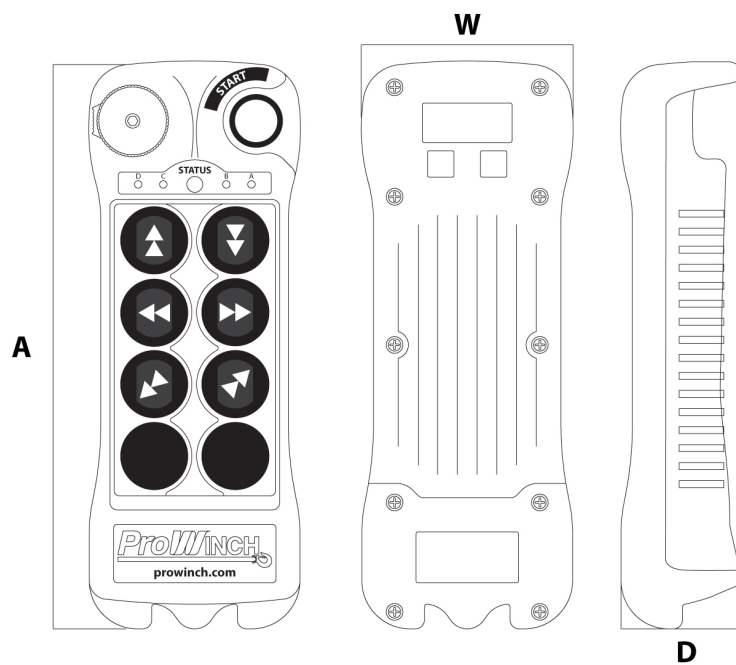

### Key features

- 200 Auto Channels replacing traditional single channel quartz plus 1 Million ID Codes.
- Easy Pairing System, no need of software or copier to add or replace lost or broken Transmitter
- Customizable 200 Functions settings to meet any special requirements
- 3 Year Warranty, Customer Support and Service in the USA

### Radio Remote Control Description

Prowinch's OEM Industrial Wireless Control System has been specially designed to meet all the latest requirements in the industry and also based on our customer's feedback. Beside having all the professional and usual functions and setups our new line offers simplicity to everyday needs. Now adding a second transmitter, replacing transmitters, joining twin units or other customizable setups are easier than ever, no need to get hard to find quartz to match frequencies or need of software or copiers to pair transmitters and receivers. Pairing can be made from the same transmitter even if you lost the original or you have no information of the current frequency and code, all with the highest security to avoid unwanted pairing or interference from other devices.

## Technical Specifications

<b>FCC ID</b>	2AZMK-Q1212	<b>Safety Code</b>	200 Millions
<b>Buttons</b>	6	<b>Transmitter Power</b>	≤10dBm
<b>Transmitter Power Supply</b>	2 AA batteries	<b>Wireless Frequency Range</b>	433/480 MHz
<b>Material</b>	PA6 30% GF	<b>IEC Motor Protection</b>	IP65
<b>Receiver Power Supply</b>	AC 110V-480V	<b>Emergency Stop</b>	YES
<b>Receiver Sensitivity</b>	dBm -112	<b>Operating Temperature Range</b>	-40 ~ 185 °F / -40 ~ 85°C
<b>Control Distance</b>	300 ft / 100 mt	<b>Warranty</b>	3 Year