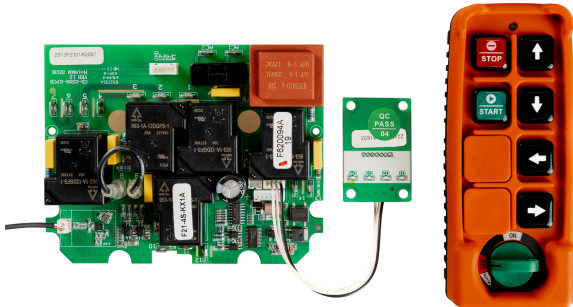

## 4 Channels Telecontrol PWA Series Transmitter and Receiver Board 220VAC 4th Generation

4 Channels Telecontrol PWA Series Transmitter and Receiver Board 220VAC 4th Generation

## Technical Specifications

FCC ID

OFNF21